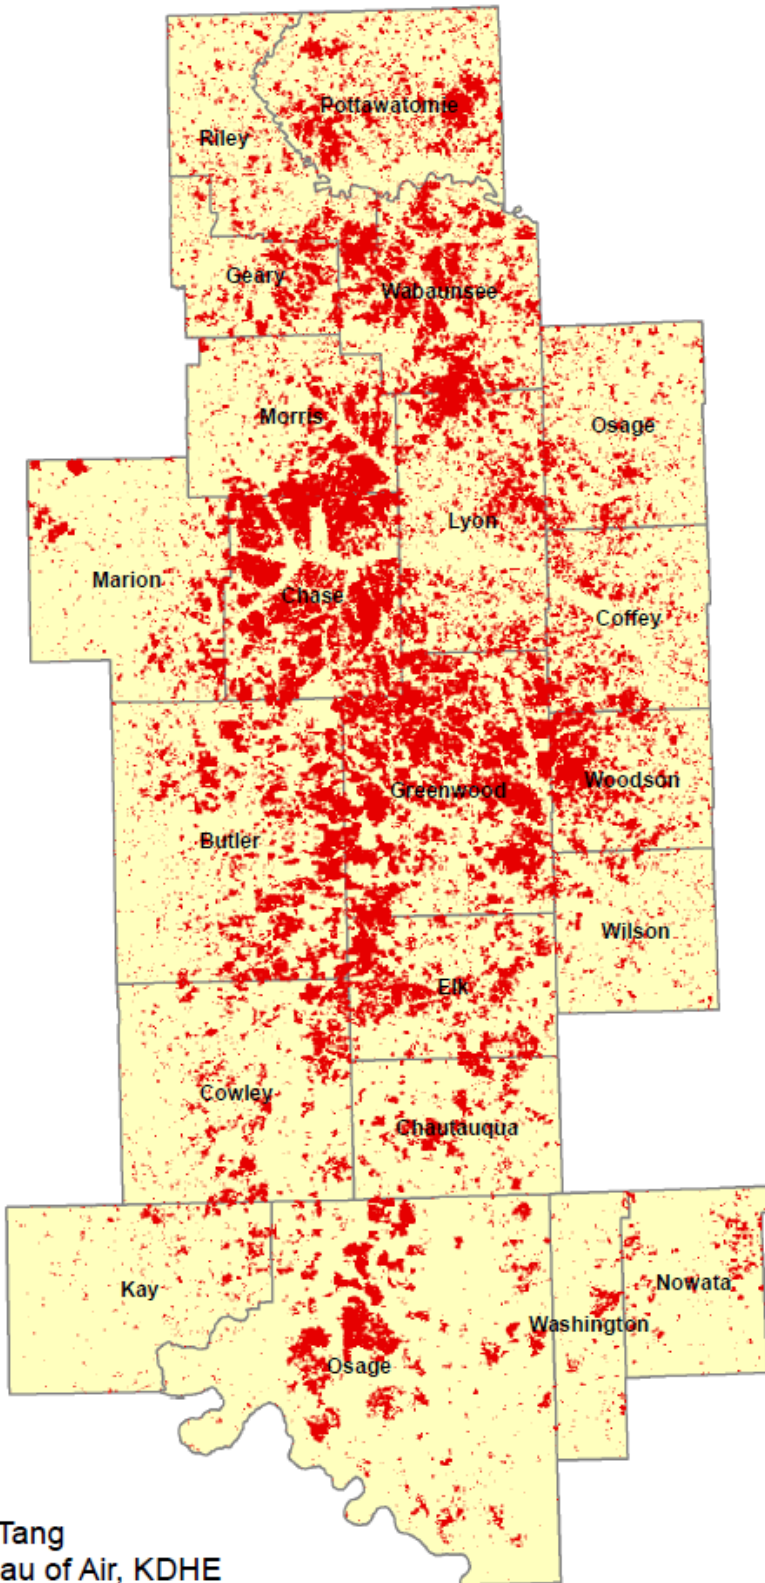

Flint Hills Acreage Burned (February 15 – May 7, 2017)

<u>Counties</u>	<u>Acres Burned</u>
Butler	220,221
Chase	273,258
Chautauqua	59,353
Coffey	84,697
Cowley	99,786
Elk	126,613
Geary	62,195
Greenwood	351,467
Lyon	151,865
Marion	68,357
Morris	118,721
Osage (KS)	67,229
Pottawatomie	125,671
Riley	63,723
Wabaunsee	194,954
Wilson	31,090
Woodson	100,759
Nowata (OK)	25,051
Osage (OK)	173,703
Washington (OK)	14,904
Kay (OK)	27,738
Total	2,441,355
* Denotes county was partly or completely covered by clouds during analysis.	

Yao Tang
Bureau of Air, KDHE