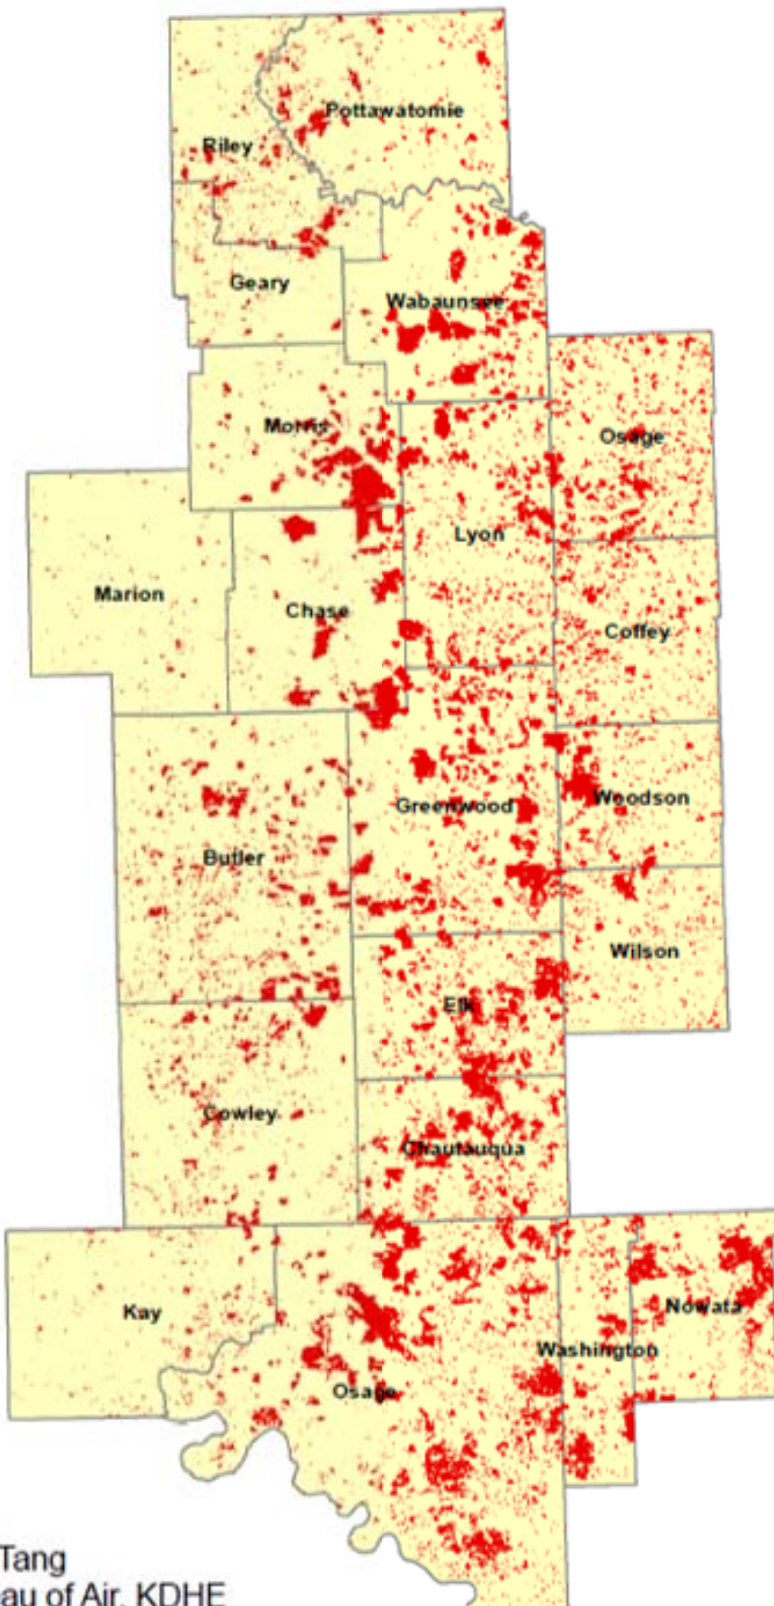

Flint Hills Acreage Burned (February 17 – April 30, 2018)

<u>Counties</u>	<u>Acres Burned</u>
Butler	93,964
Chase	72,449
Chautauqua	87,214
Coffey	50,565
Cowley	52,758
Elk	89,809
Geary	10,965
Greenwood	148,328
Lyon	86,242
Marion	7,043
Morris	61,376
Osage (KS)	72,928
Pottawatomie	39,182
Riley	32,325
Wabaunsee	83,832
Wilson	31,970
Woodson	47,878
Nowata (OK)	73,036
Osage (OK)	248,824
Washington (OK)	45,515
Kay (OK)	17,545
Total	1,453,748
* Denotes county was partly or completely covered by clouds during latest analysis.	